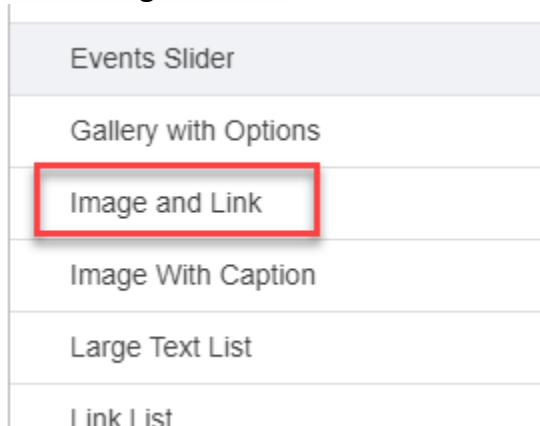

### Image and Link

1. Login to the page to edit
2. Click **Edit**

3. Click one of the green edit buttons

4. Click the **Component** icon
5. Select **Image and Link**

6. Insert **Image and Link**

Edit Component - Image and Link

**Image**

{{f:52357596}}

*select image you'd like to be displayed*

**Image Alt Text**

4 GCSC Students

*enter the alt text you'd like for the image*

**Location (optional)**

{{f:52140335}}