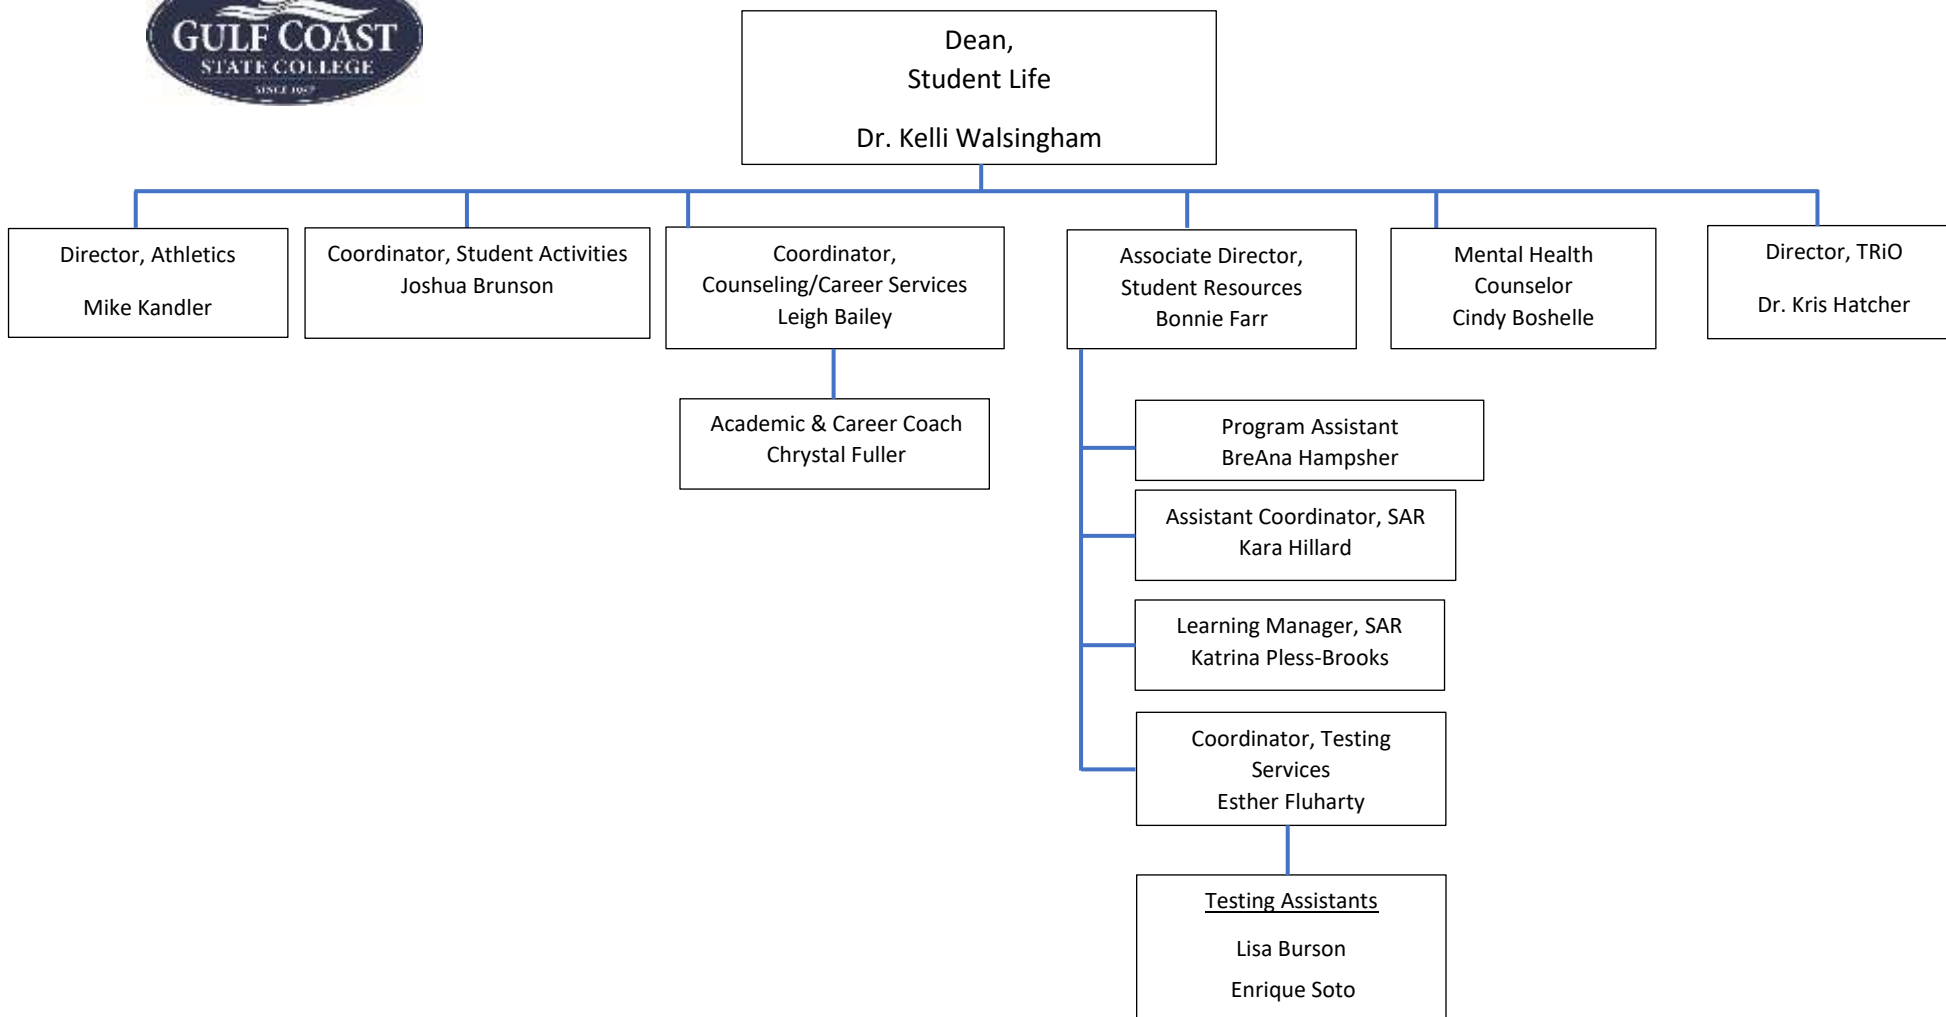

10/23/2024