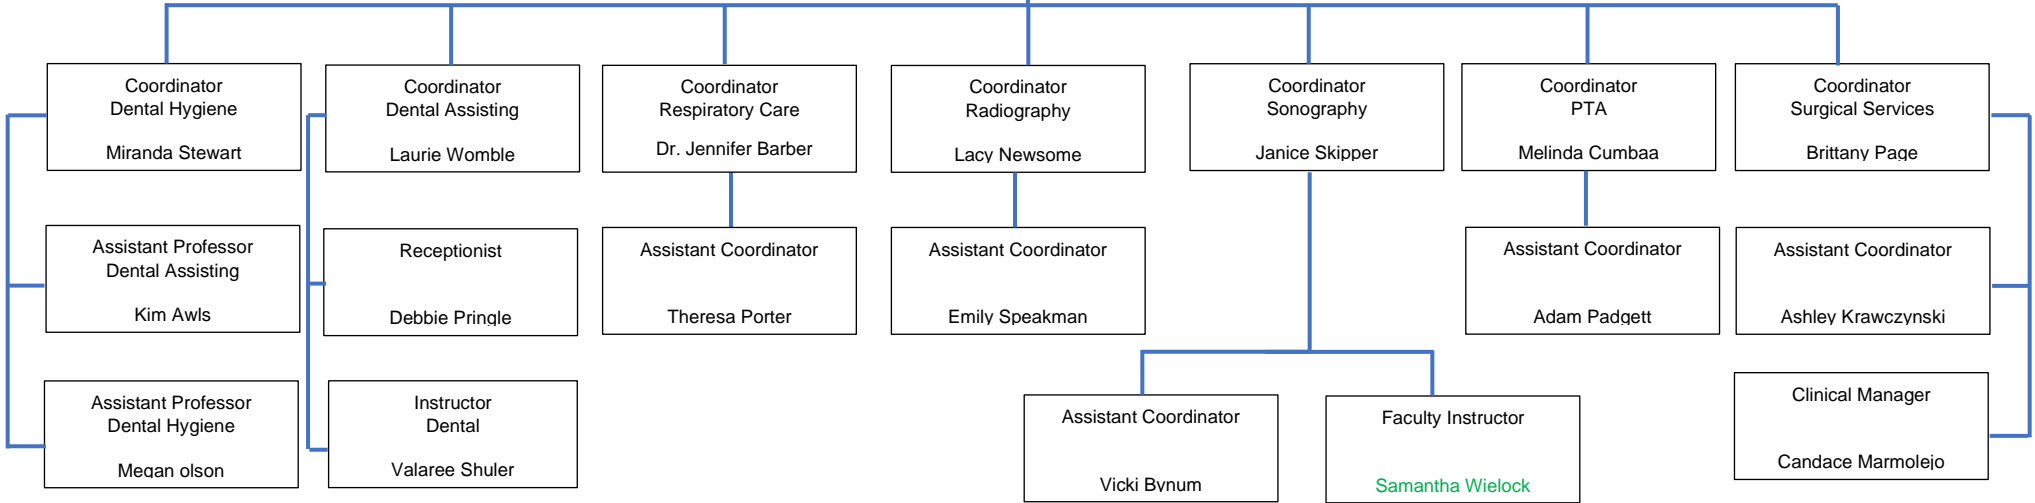

Director,
Gulf/Franklin Campus
Kristal Smallwood

Executive Director,
Online Learning & Library Services
Dr. Lori Driscoll

Director,
Professional Development
Dr. Allison Burney

Chair,
Health Sciences
Laura Justice

Administrative Specialist
Melissa Bois

Academic Program Specialist
Connie Pimentel

Associate Professor
Nutrition Program
Sabrina Elliott

Sr. Admin Assistant Rad,
Sono, Surg Svcs, PTA
Rebecca Acton

Sr. Admin Assistant
Dental Hyg., Assistant,
Resp Care
Crystal Tharp

Director, Inter-
Professional Simulation
Center
Dr. David Smith

Instructional Coordinator
Gulf Franklin
Dr. Alexander Giles

Assistant Professor,
Intermediate Adult
Stephani Ouimette

Instructional Coordinator
Dr. Martha Ruder