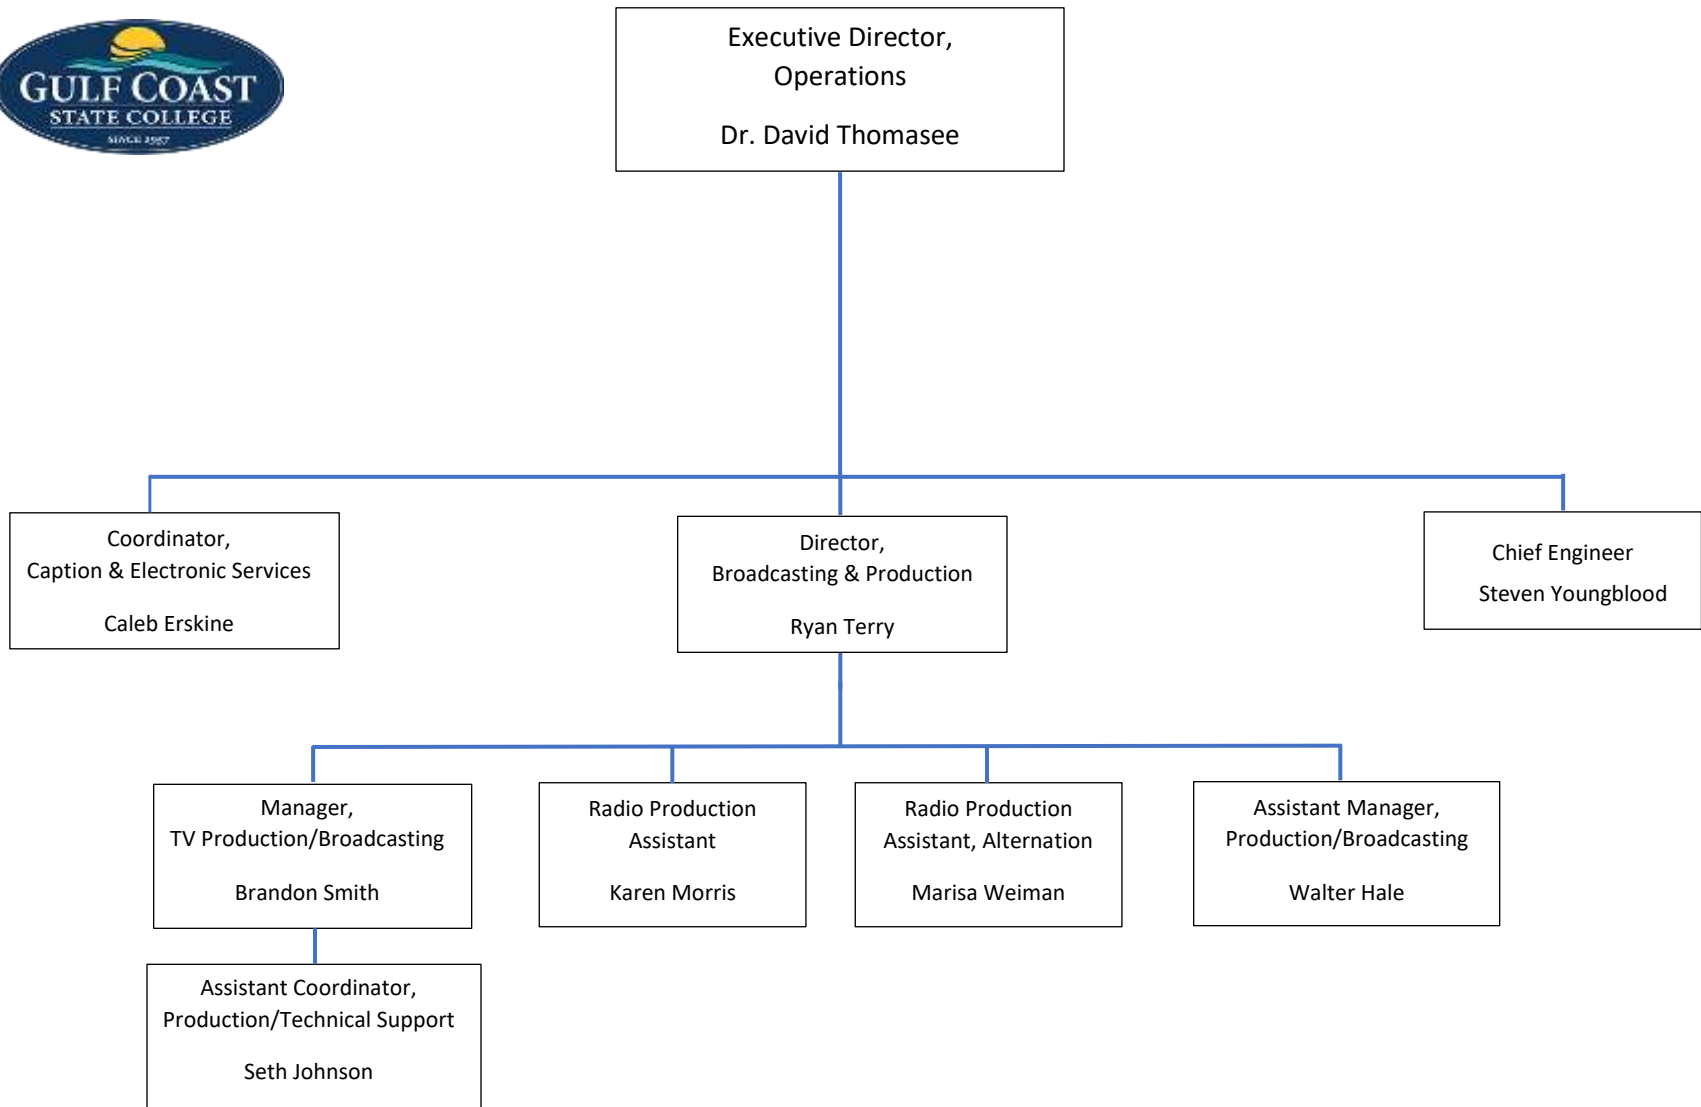

09/13/2024