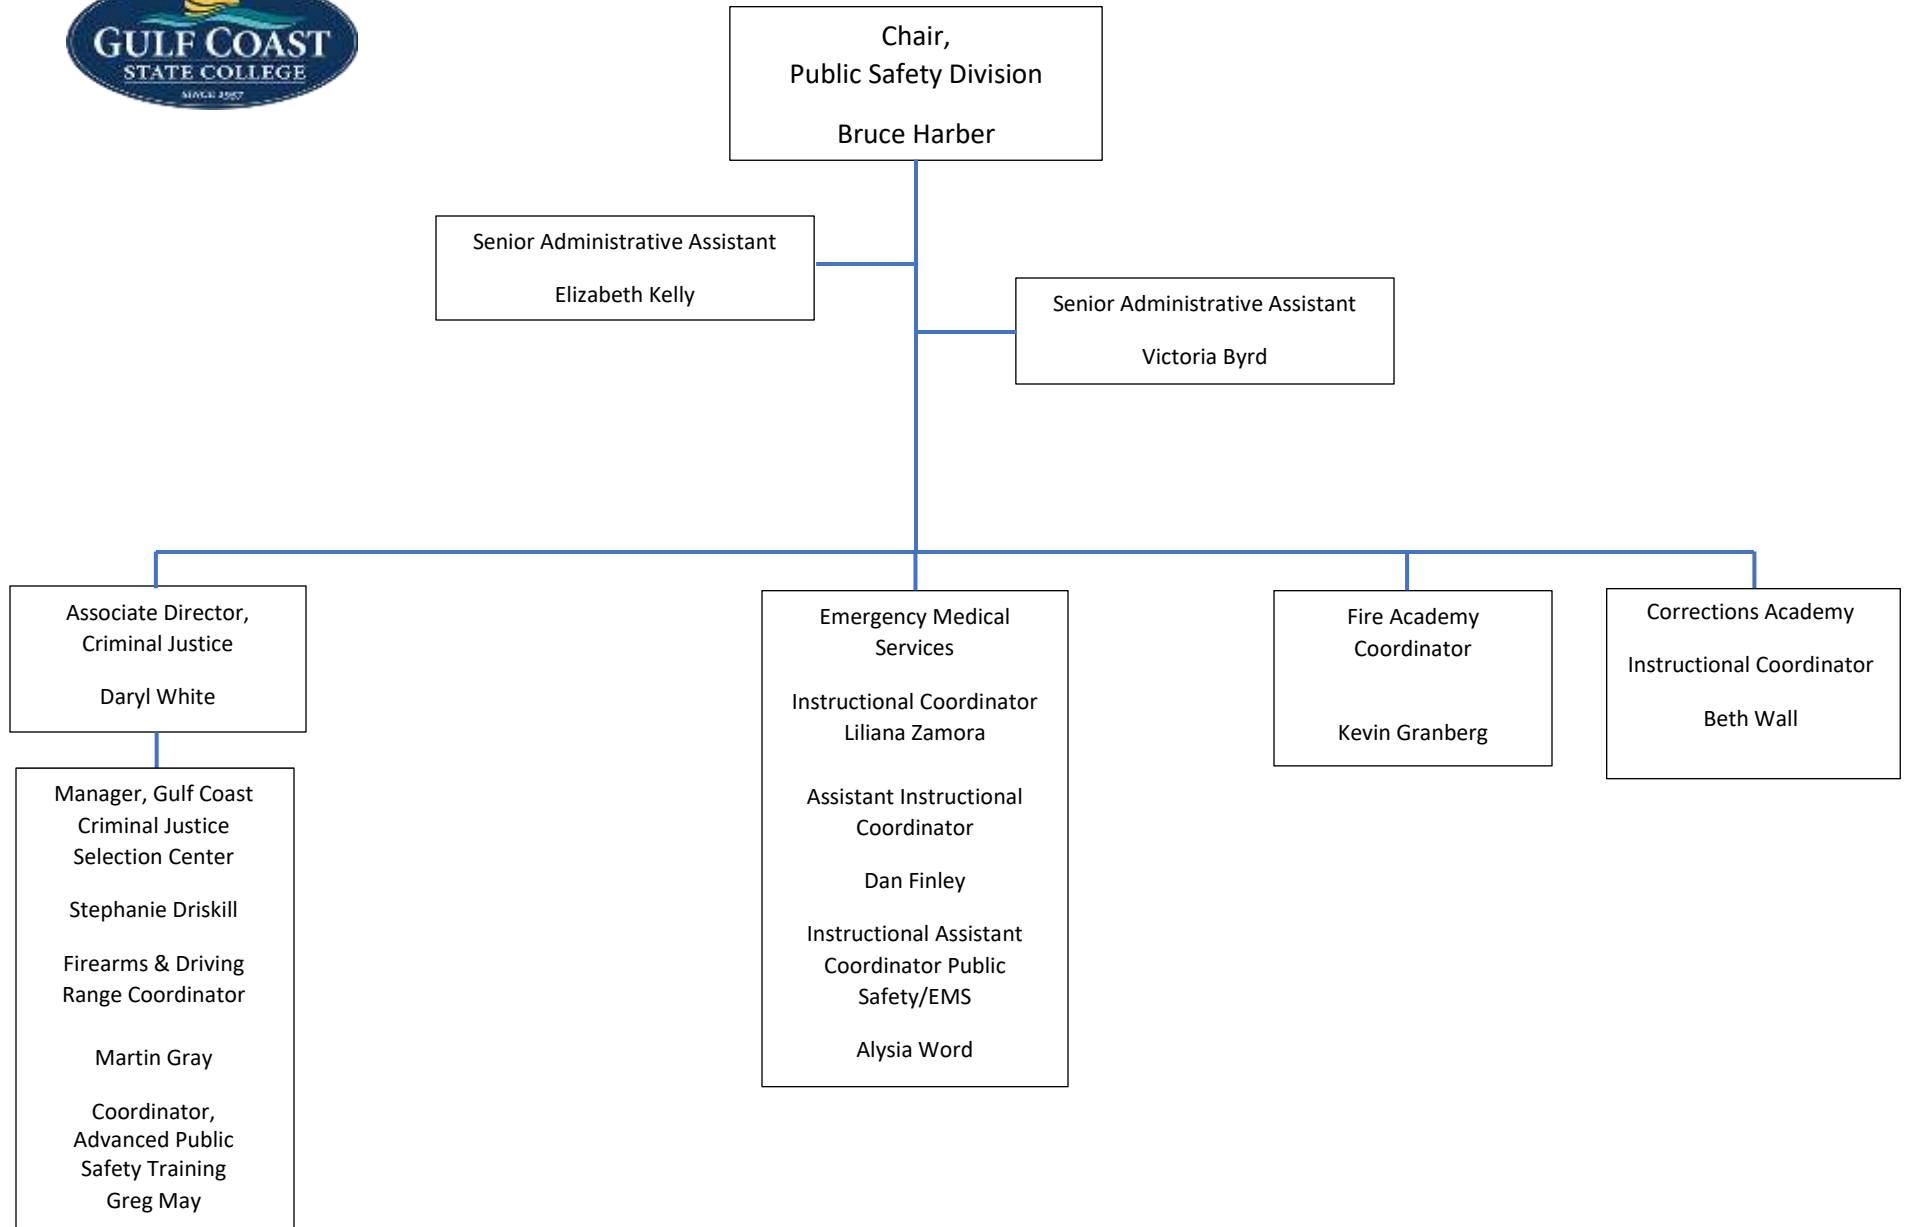

09/28/2023