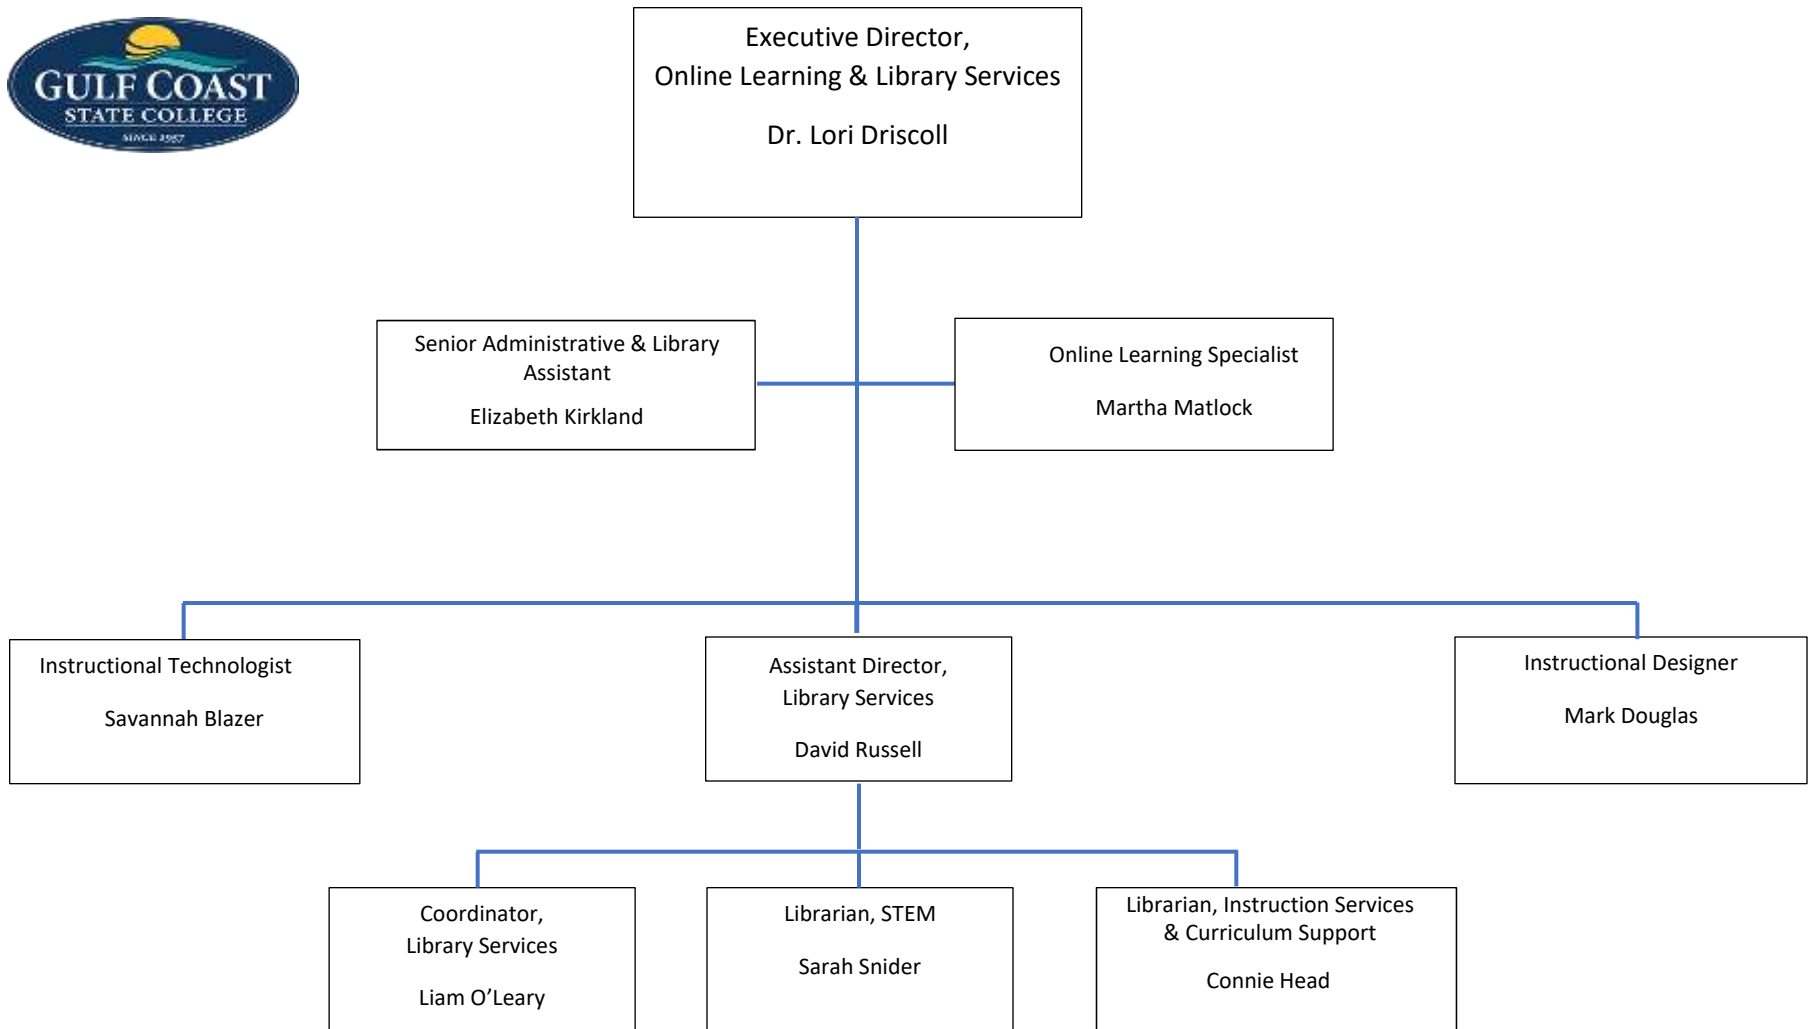

09/03/2024