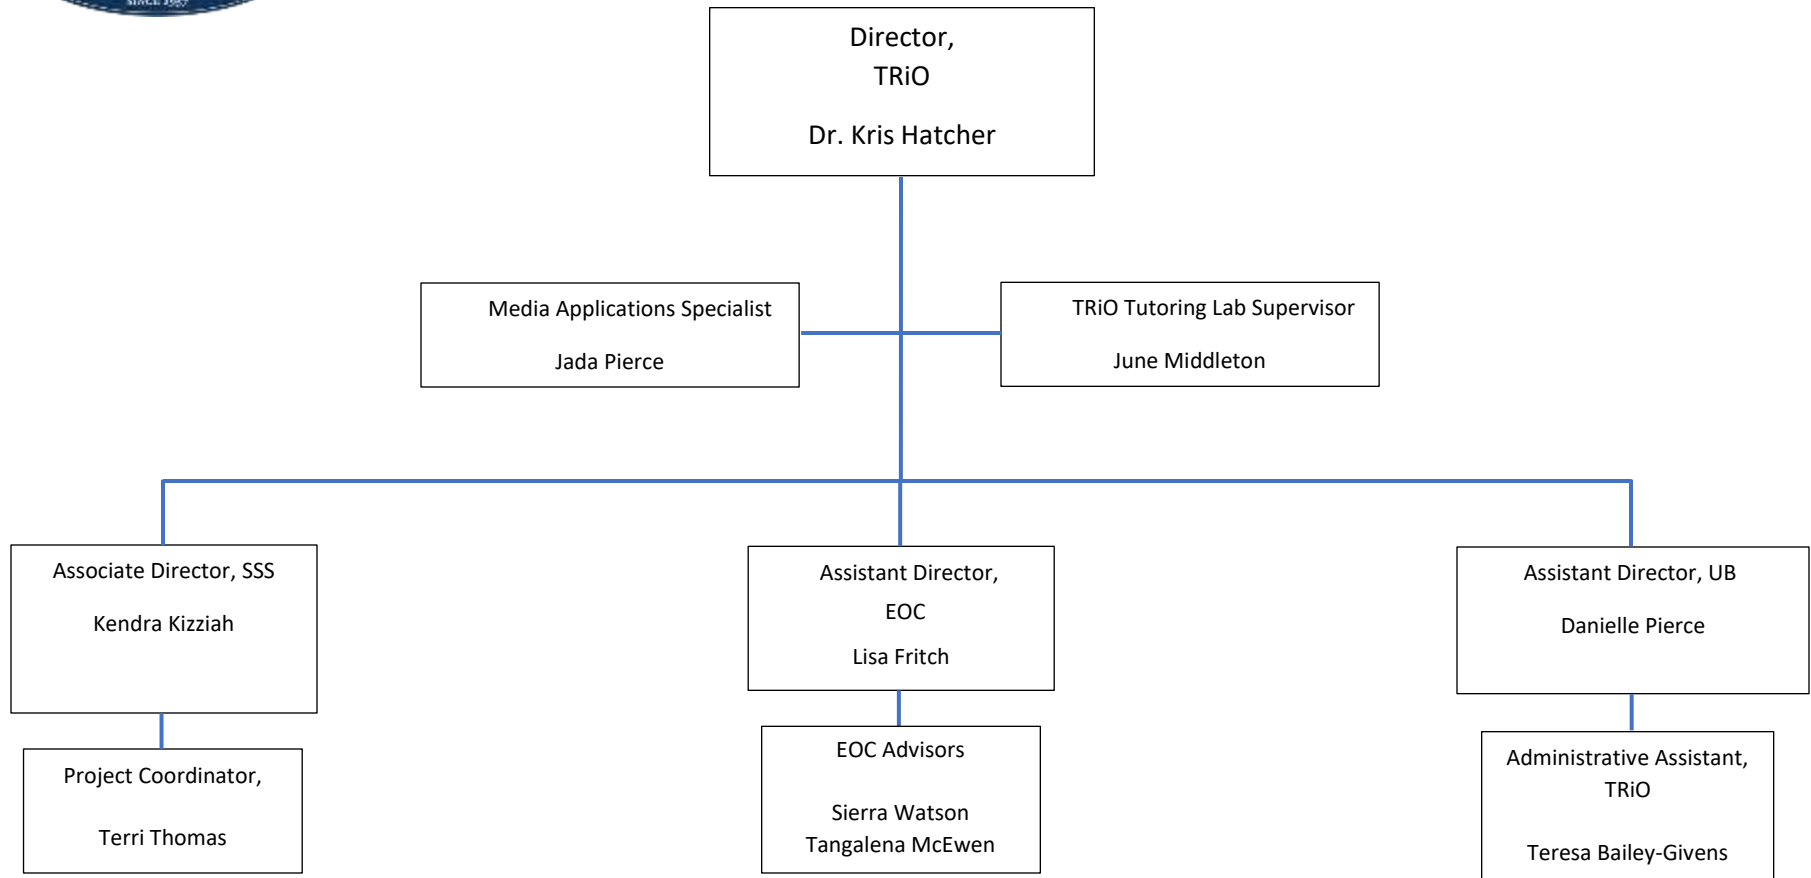

Volleyball
Head Coach
Scott Allen

Assistant Coordinator,
Aquatics Specialist
Sharon Yarbrough

Assistant Coaches
Zavior Alvarez
Vacant

Assistant Coaches
Tyrone Brazelton
Logan Wallace

Assistant Coach
Brittany Crowson

Assistant Coaches
Tyler Borges
Vacant

Assistant Coach
Reece Rhodes

11/12/2024

06/05/24

Workforce Services Manager
CareerSource Gulf Coast
Tassalhie DeKouche

Special Projects Specialist
Kelley Woodard

Intake Orientation Assistants
Marissa Hunt